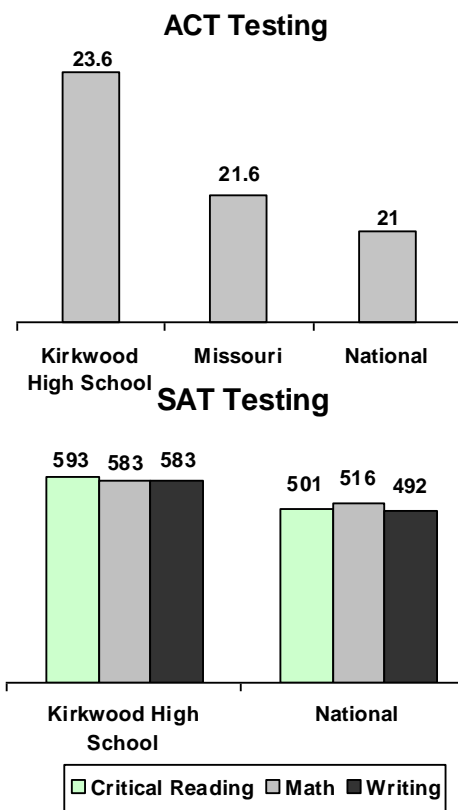

Kirkwood High School is accredited by the North Central Association of Colleges and Secondary Schools and has received the highest rating by the Missouri Division of Public Schools.

Kirkwood R7 School District encompasses the Cities of Kirkwood, Glendale and Oakland as well as part of Des Peres—all located in suburban St. Louis County. Kirkwood also participates in the Voluntary Transfer Program with the City of St. Louis.

Enrollment 9-12: approx 1677
2010 May graduates 423
2 Semesters
7-Period school day
Faculty with post-grad degrees: 90%
Expenditure per pupil: $11,636

PROFILE

KIRKWOOD HIGH SCHOOL

801 West Essex Avenue, Kirkwood, MO 63122

2010 Standardized Testing Information

ADVANCED PLACEMENT TEST		
Subject Area	# Tested	% Scoring 3, 4, 5
Biology	17	76
Calculus	47	91
Chemistry	18	100
Computer Science	4	100
English Lang/Comp	44	95
English Lit/Comp	84	65
French Language	14	71
German Language	22	95
Govt & Politics US	54	91
Music Theory	4	50
Physics	3	100
Psychology	86	97
Spanish Language	9	56
Statistics	8	100
Studio Art	12	100
U.S. History	82	76
World History	114	86

In addition to the AP Courses listed above, Honors Classes are offered in the following areas:

Freshman Comp/Lit	Geometry	Chemistry	French III	German III	Spanish III
Sophomore Comp/Lit	Algebra II	Biology	French IV	German IV	Spanish IV
	Pre Calculus				

GRADING SYSTEM

A = 4.00	C+ = 2.50	D- = 1.00
A- = 4.00	C = 2.00	F = 0.00
B+ = 3.50	C- = 2.00	P = Pass with Credit
B = 3.00	D+ = 1.50	R = Course Retaken
B- = 3.00	D = 1.00	

NOTE: Honors level courses with a grade of C- or above are weighted by +.33
AP level courses with a grade of C- or above are weighted by +.5